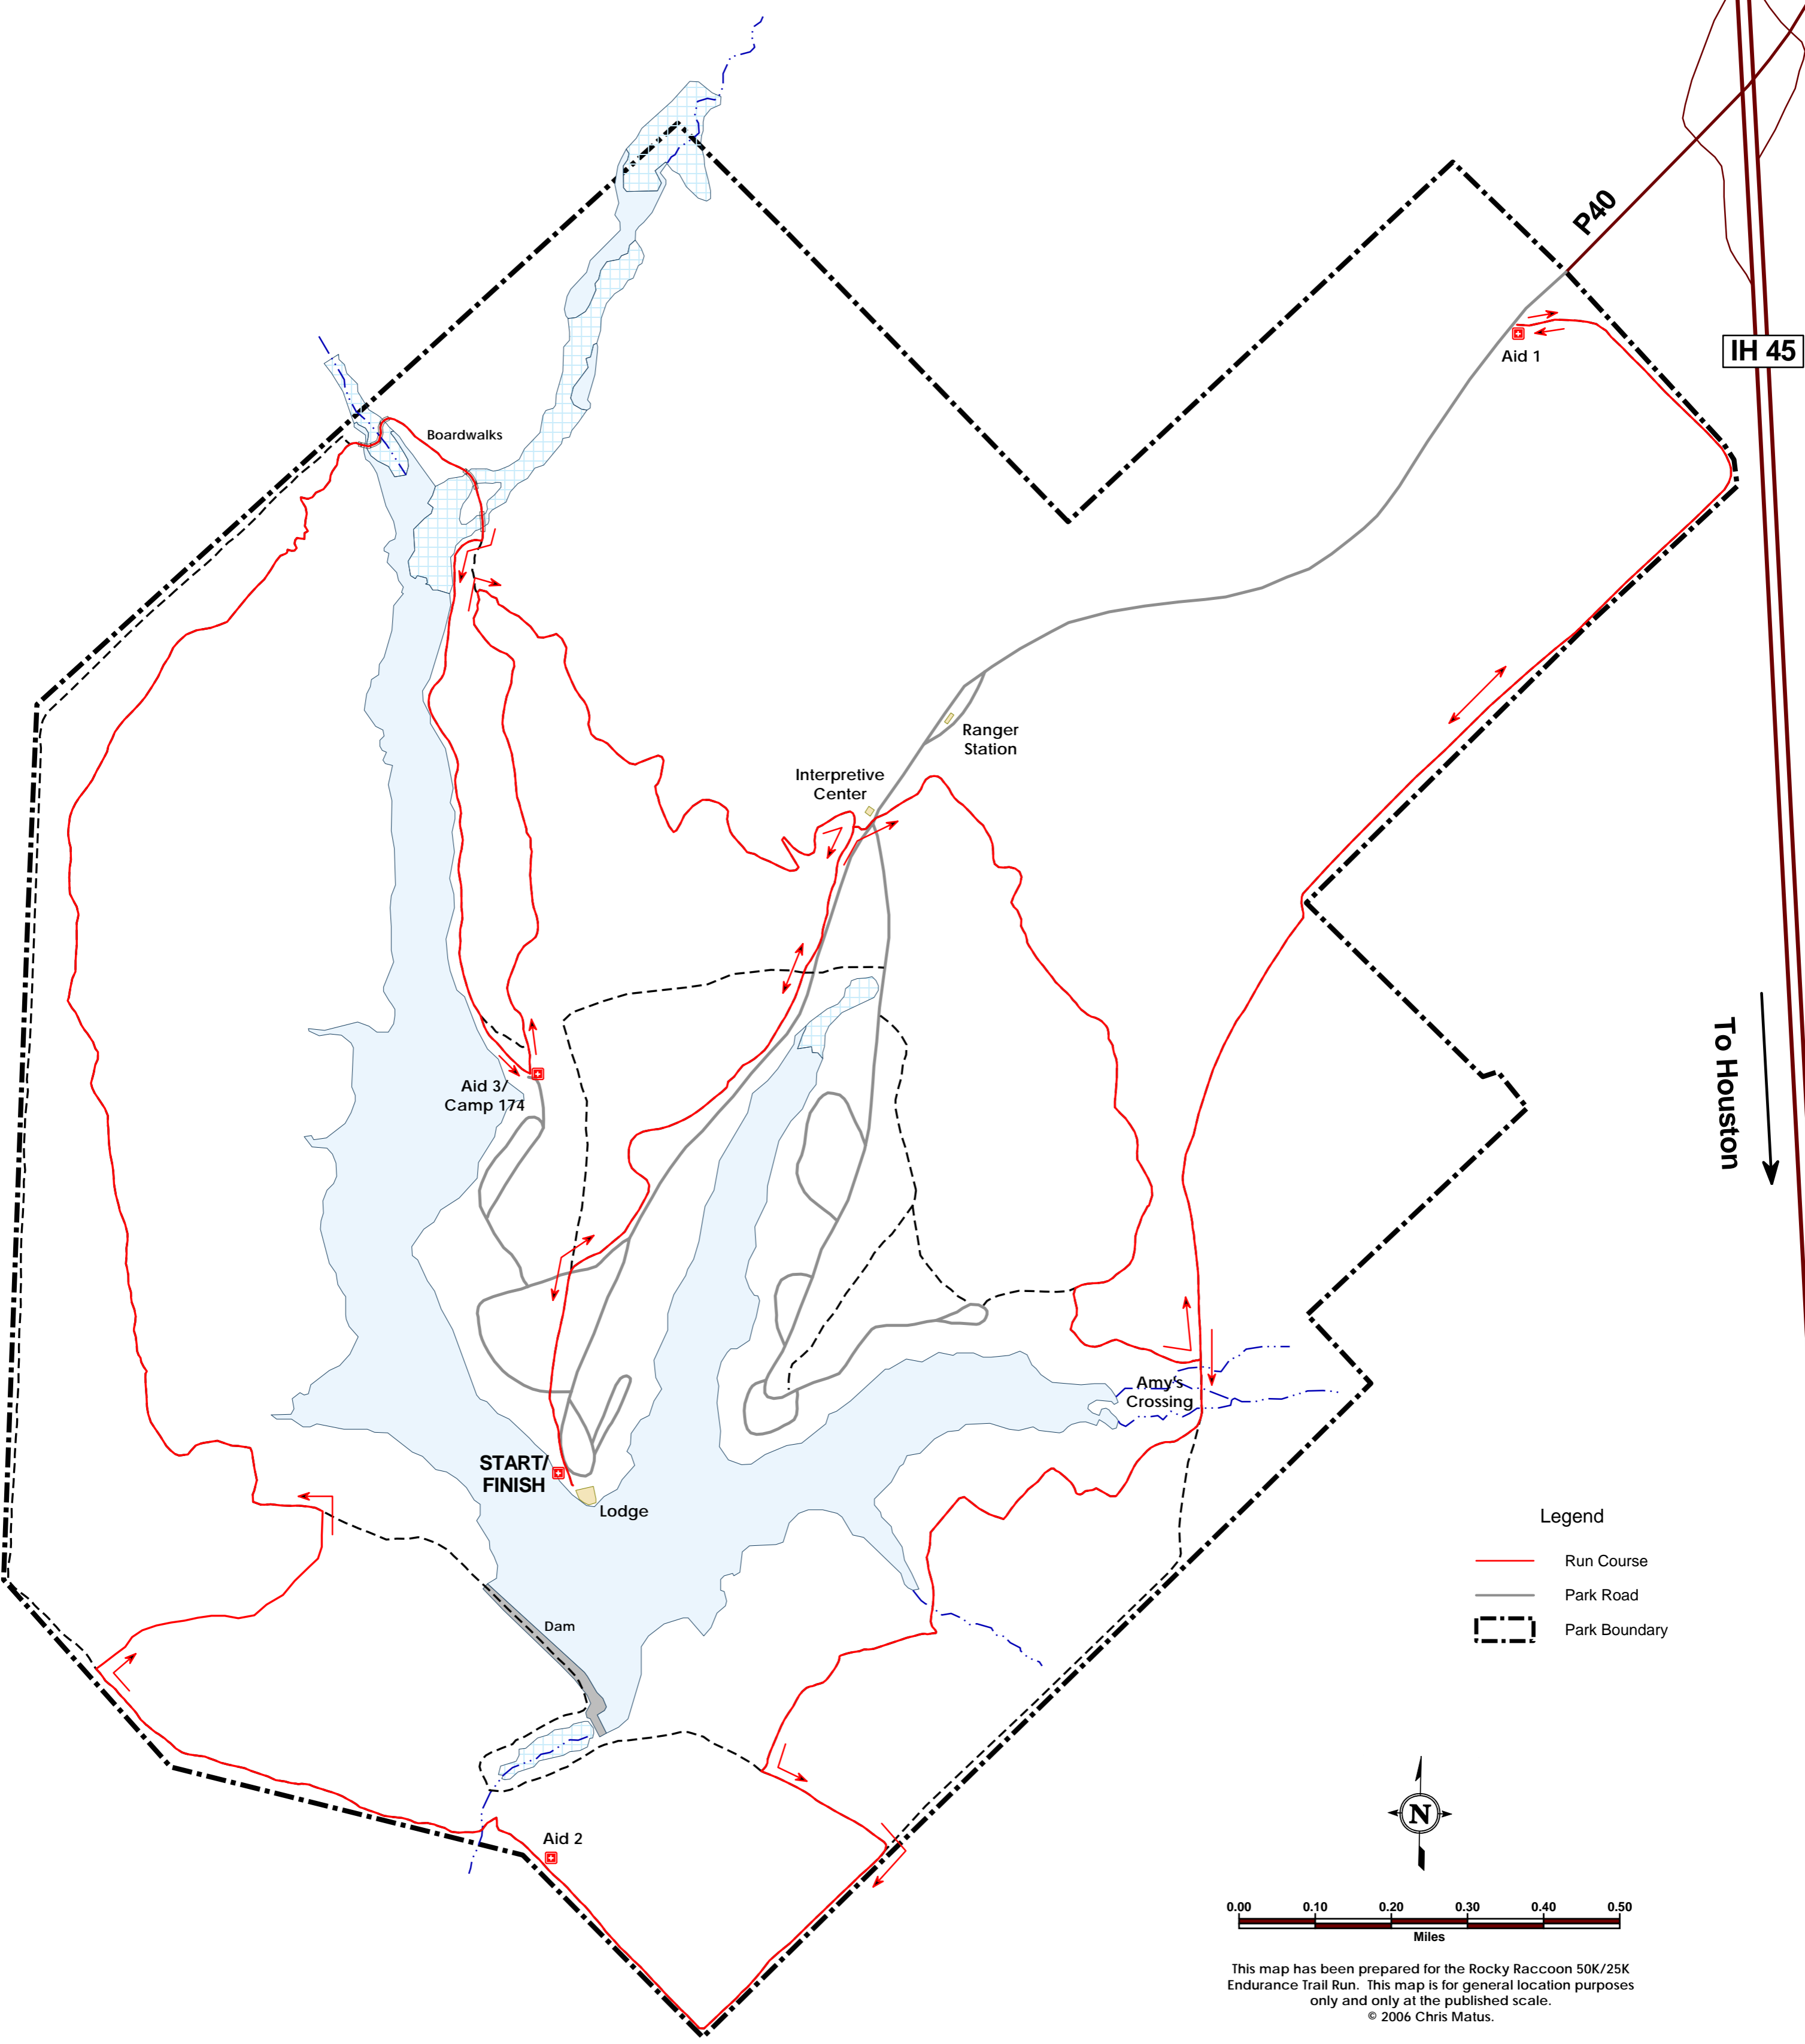

ROCKY RACCOON 50K / 25K Huntsville State Park

To Huntsville ↑

↓ To Houston

Legend

- Run Course
- Park Road
- - - Park Boundary

This map has been prepared for the Rocky Raccoon 50K/25K Endurance Trail Run. This map is for general location purposes only and only at the published scale.
© 2006 Chris Matus.