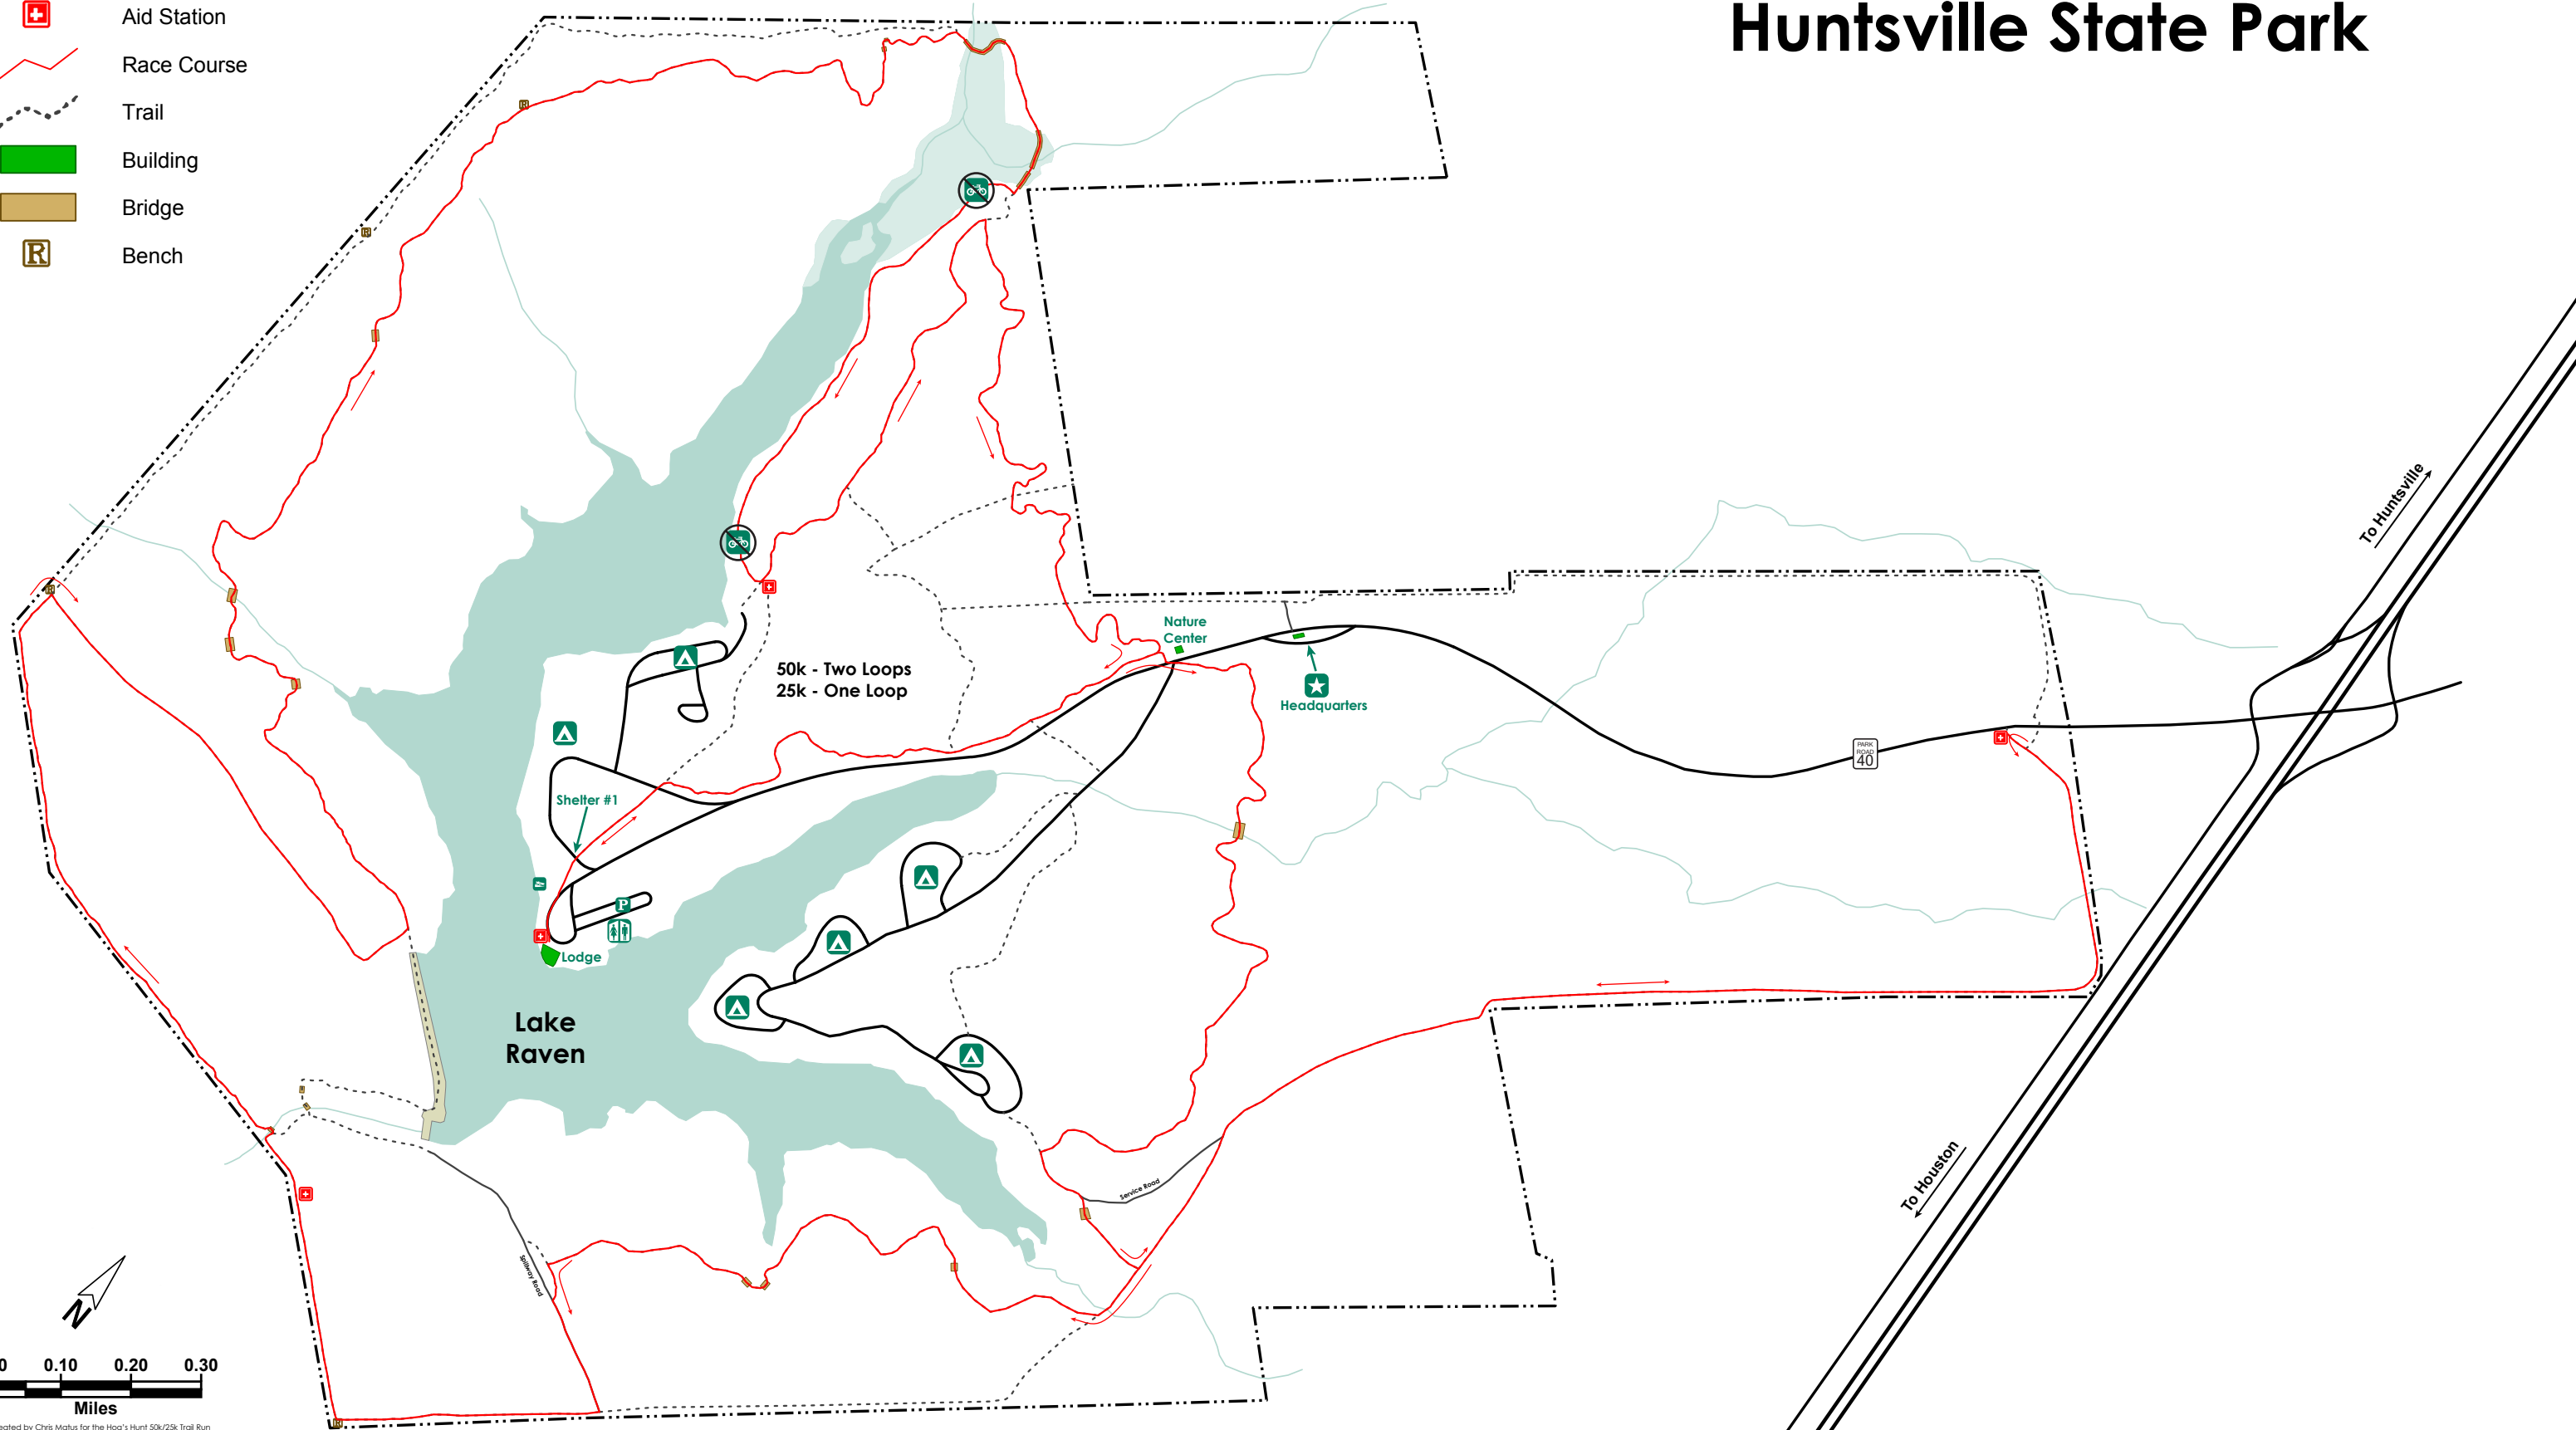

Hog's Hunt 50k/25k Huntsville State Park

Legend

- Aid Station
- Race Course
- Trail
- Building
- Bridge
- Bench